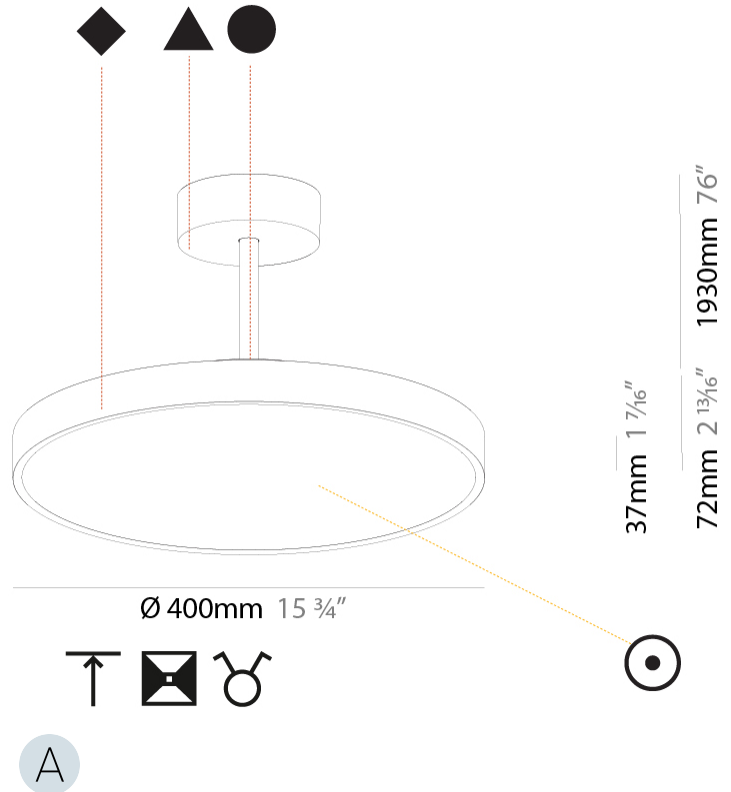

GENERAL

Series: Sign Diva Tube
Subseries: Sign Diva Tube
Brand: Prolicht
Division: Architectural
Mounting Type: Suspension
Mounting Location: Ceiling
Subcategory: Pendant

PHYSICAL

Shape: Round
Diameter (mm): 400
Diameter (in): 15 3/4
Height (mm): 72
Height (in): 2 13/16
Max. Overall Height (mm): 2002
Max. Overall Height (in): 78 13/16
Light Distribution: Direct / Indirect
Weight (kg): 3.314
Weight (lbs): 7.306
Diffuser: PMMA - Opal / Micro-Prism / Sparkling Secret / Vintage Industrial
Fixture Finish: SSR / BKV / CWI / CRY / HAB / UFT / ITA / RUA / FTG / MYG / LOD / PUS / FRO / FUP / KIA / POP / BLS / SPG / MEY / GOH / GUM / CHC / COM / ABZ / JAG / OBR / MOS / ROR
Fixture Material: Extruded Aluminum / Steel

ELECTRICAL

Lamp Type: LED (Zhaga Standard)
Input Wattage (W): 30
Total Output Wattage (W): 27.8
Dimming: Tri-Mode (Non-Dimming and Phase Dimming (120Vac only) and 0-10V Dimming)
Driver Included: Yes
Driver Location: Integrated
Driver Type: Constant Current - Universal
Driver Class: Class 2
Input Voltage (V): 120 - 277
Constant Current (MA): 500 / 350

LED

Color Temperature (°K): 3000 / 3500 / 4000
Max. Delivered Lumen (lm): 3049 / 3019 / 3055 / 3117
Nominal Lumen (lm): 4182 / 4142 / 4189 / 4275
CRI: >90 CRI
Lamp Life (hrs): 50000

OPTICAL

RATINGS AND CERTIFICATIONS

Certified By: Certified for North American Standards
IP rating: IP20